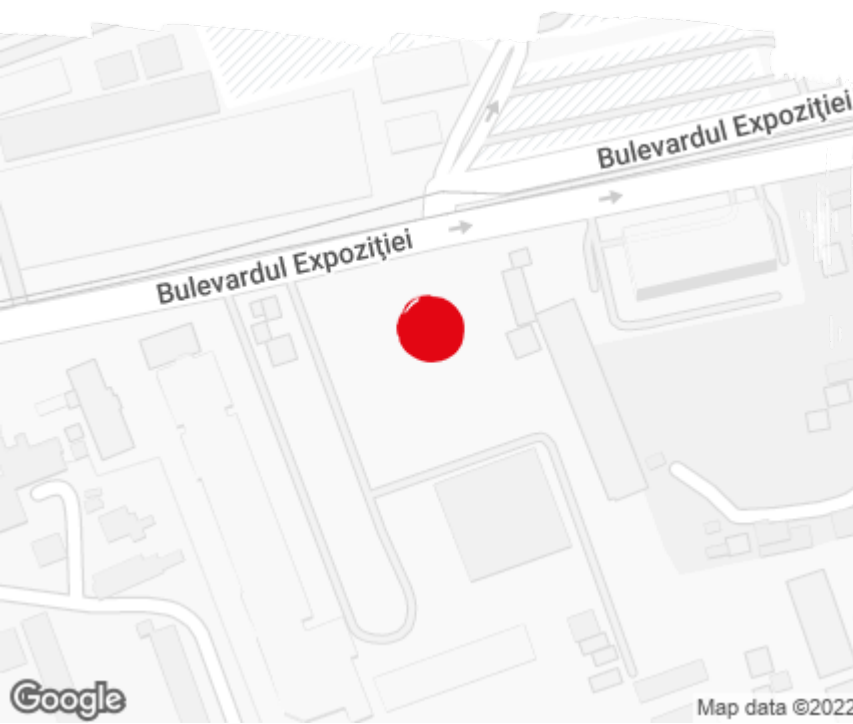

Location

Available space

4 650 sq m

Available office space

500 sq m

Minimum office space